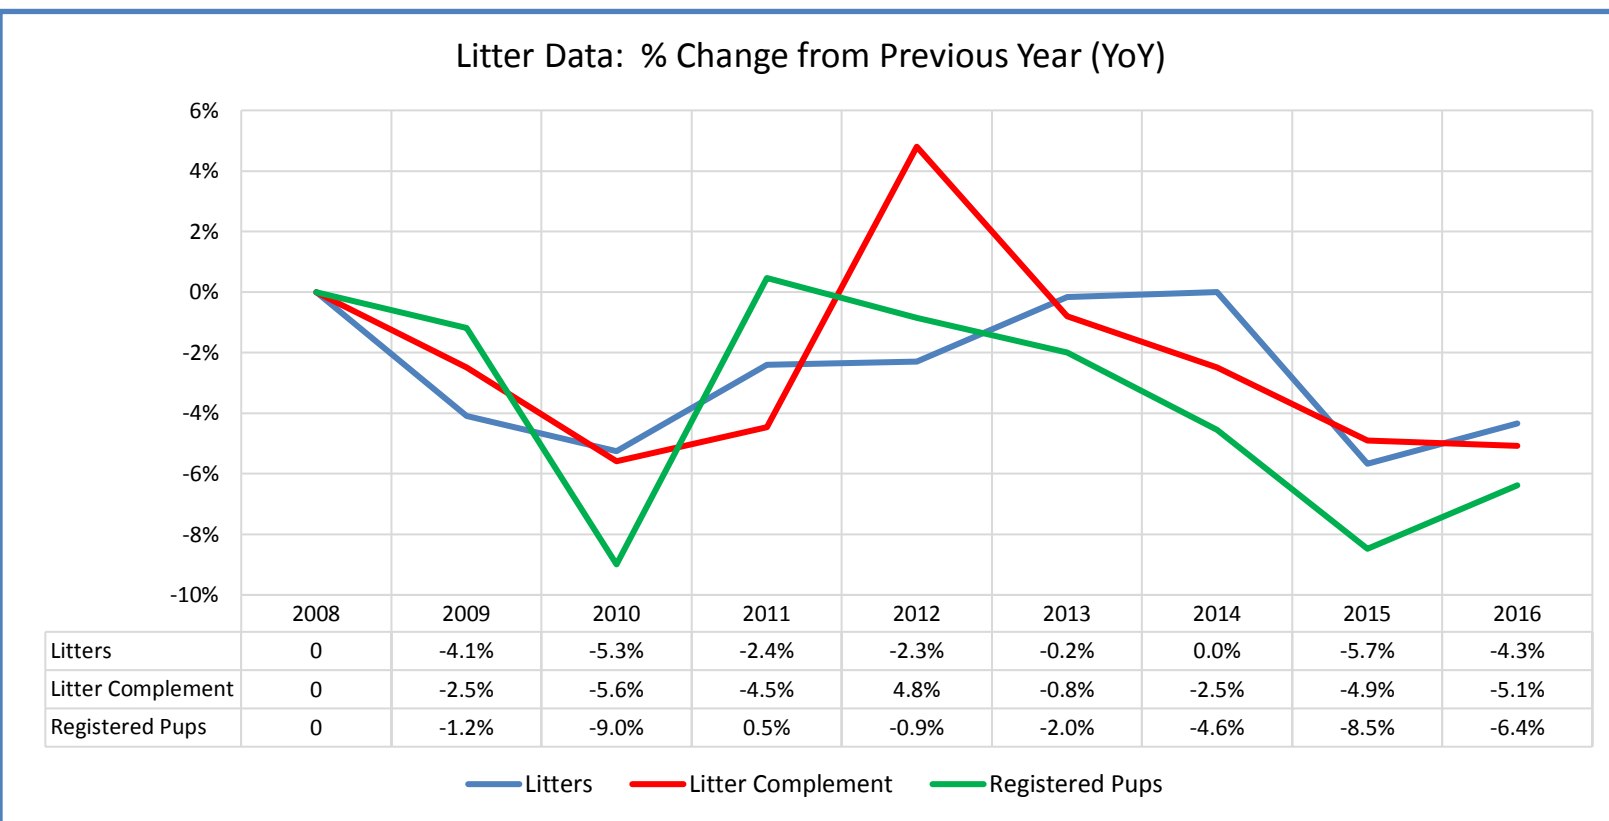

Dog #'s & Dog Related Stats	AKC Dog Registrations	1,774	1,716	1,556	1,564	1,574	1,481	1,452	1,365	1,362	1,314	# Registered from AKC Litters during each year
	FSS Registrations	-	-	-	-	-	-	-	-	-	-	# of FSS Dog Registrations each year
	Conditional Registrations	11	4	-	2	3	-	-	-	-	-	# of Conditional Registrations each year
	Open Registrations	2	-	-	-	-	-	-	-	-	-	# of Open Registrations each year
	Foreign Registrations	111	67	72	68	60	62	63	77	83	73	# of Foreign-born Registrations each year
	Total Dogs Registered	1,898	1,787	1,628	1,634	1,637	1,543	1,515	1,442	1,445	1,387	Total Dog Registrations each year
	Unique Bitches in Conformation (each year)	362	354	351	292	313	295	274	247	244	212	Unique # of bitches in Conformation each year
	Unique Dogs in Conformation (each year)	280	259	245	226	251	224	209	205	200	186	Unique # of males in Conformation each year
	Total Unique in Conformation (each year)	642	613	596	518	564	519	483	452	444	398	Unique # in Conformation each year
	Unique Bitches Bred (each year)	665	636	618	592	576	582	577	534	505	506	Unique # bitches bred each year
	Unique Dogs Bred (each year)	453	451	431	414	399	404	411	409	368	363	Unique # males bred each year
	Total Bred (each year)	1,118	1,087	1,049	1,006	975	986	988	943	873	869	Unique # bred each year

% Change YOY	2008	2009	2010	2011	2012	2013	2014	2015	2016	2017	
Litters	N/A	-4.1%	-5.3%	-2.4%	-2.3%	-0.2%	0.0%	-5.7%	-4.3%	-0.2%	These %'s are calculated to show the change each year from the previous year.
Litter Complement	N/A	-2.5%	-5.6%	-4.5%	4.8%	-0.8%	-2.5%	-4.9%	-5.1%	0.5%	
Registered Pups	N/A	-1.2%	-9.0%	0.5%	-0.9%	-2.0%	-4.6%	-8.5%	-6.4%	-16.8%	

% Change Relative 2008	2008	2009	2010	2011	2012	2013	2014	2015	2016	2017	
Litters	0.0%	-4.1%	-9.1%	-11.3%	-13.4%	-13.5%	-13.5%	-18.4%	-21.9%	-22.1%	These %'s are calculated to show the change each year compared to 2008.
Litter Complement	0.0%	-2.5%	-7.9%	-12.0%	-7.8%	-8.6%	-10.8%	-15.2%	-19.5%	-19.1%	
Registered Pups	0.0%	-1.2%	-10.1%	-9.7%	-10.4%	-12.2%	-16.2%	-23.3%	-28.2%	-40.3%	

Bull Terriers