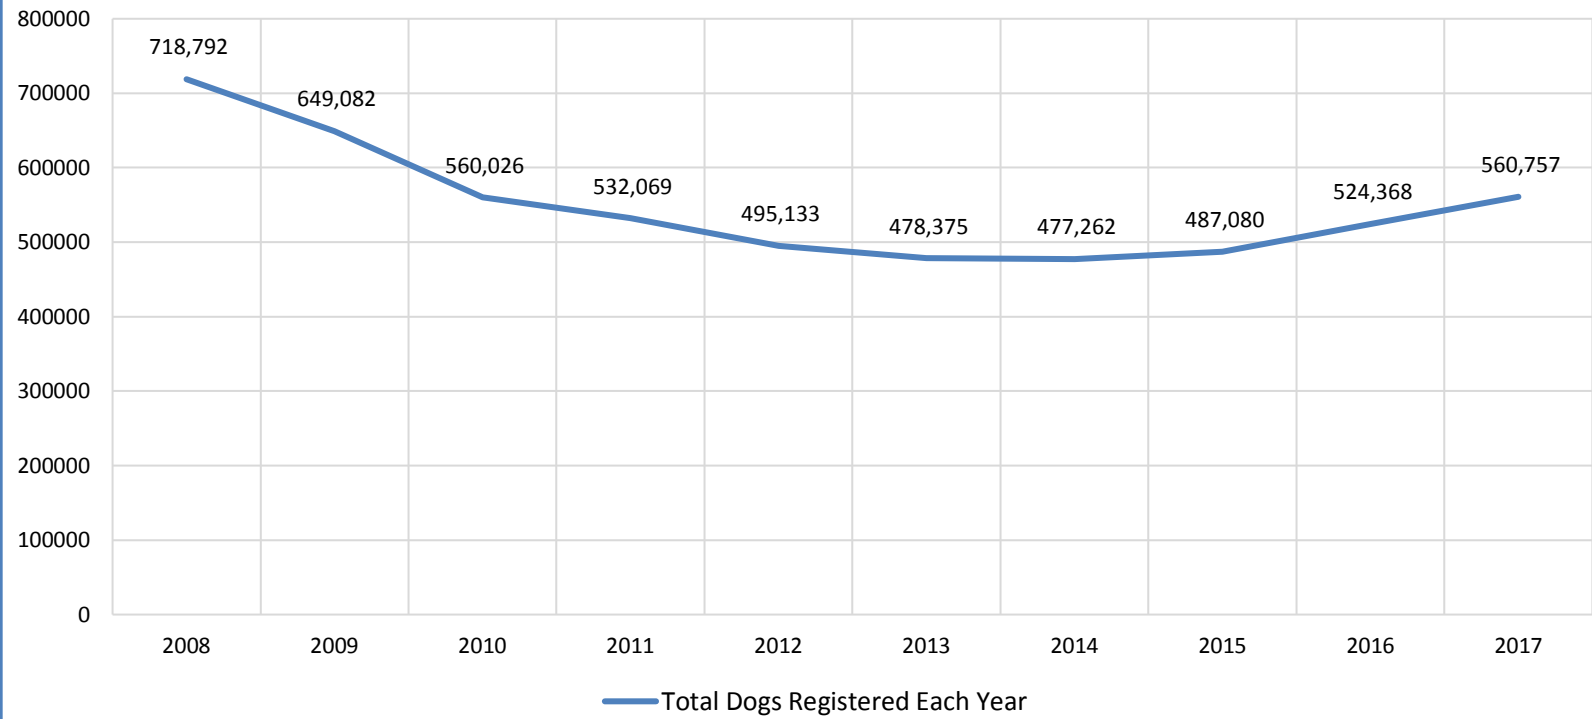

Dogs Registered (including FSS, Open, Conditional & Foreign)