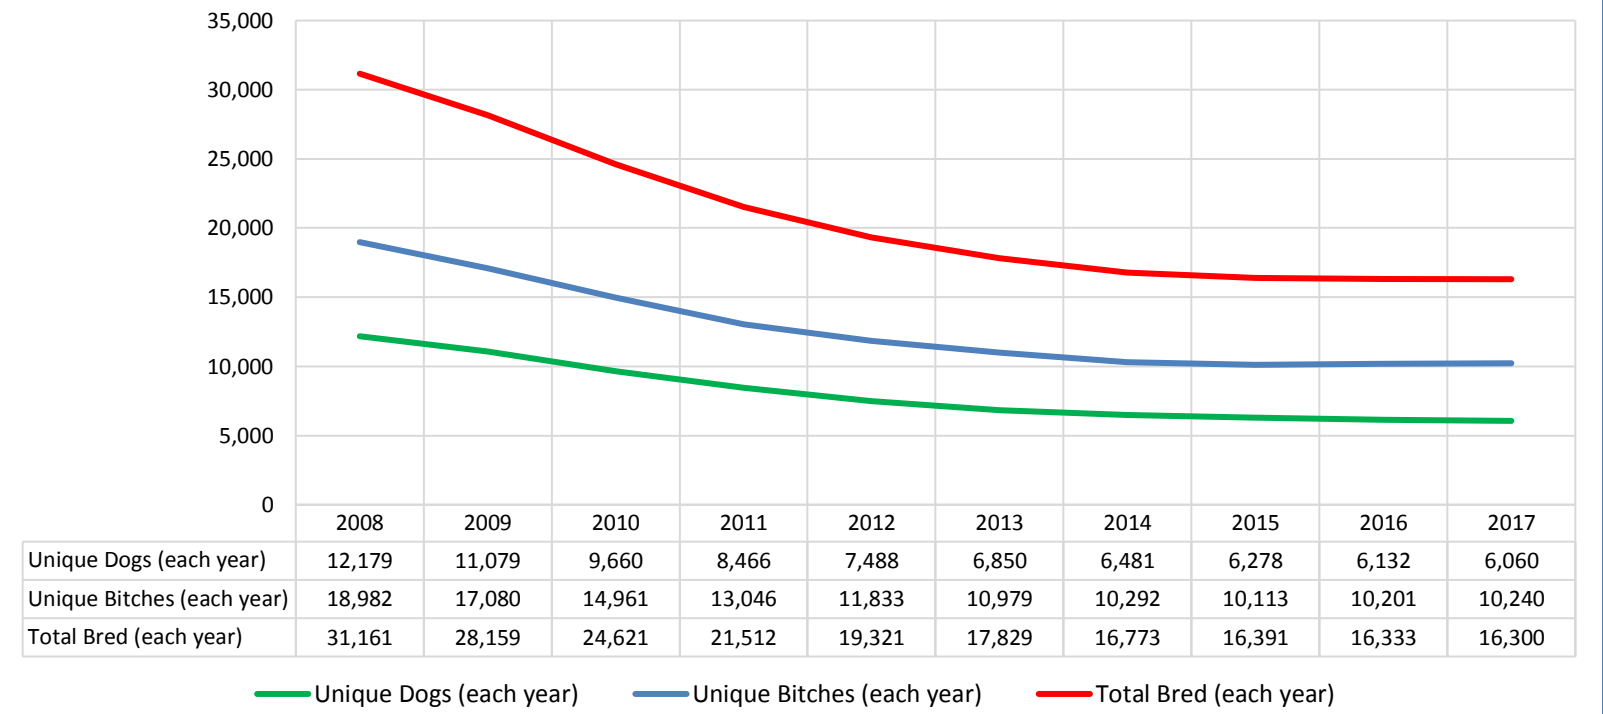

% of Each Year's Litter Complement that have been Shown or Bred (to date)

Terrier Group

Competing: Unique Individual Dogs & Bitches in Conformation Each Year

Breeding: Unique Individual Dogs & Bitches Bred Each Year

Dogs Registered (including FSS, Open, Conditional & Foreign)

% of Each Year's Litter Complement that have been Shown or Bred (to date)