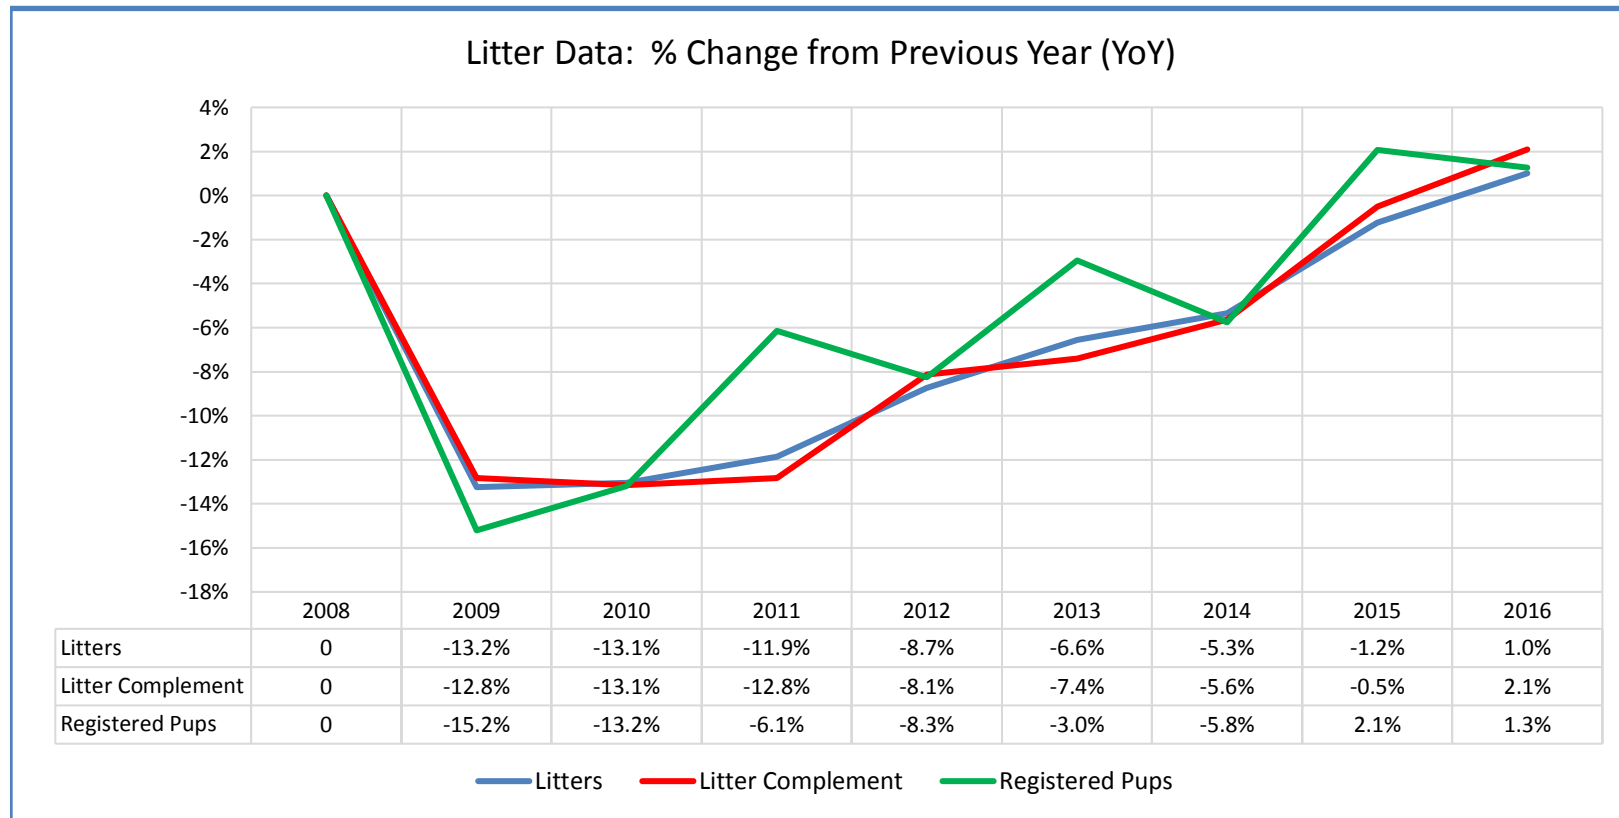

Terrier Group