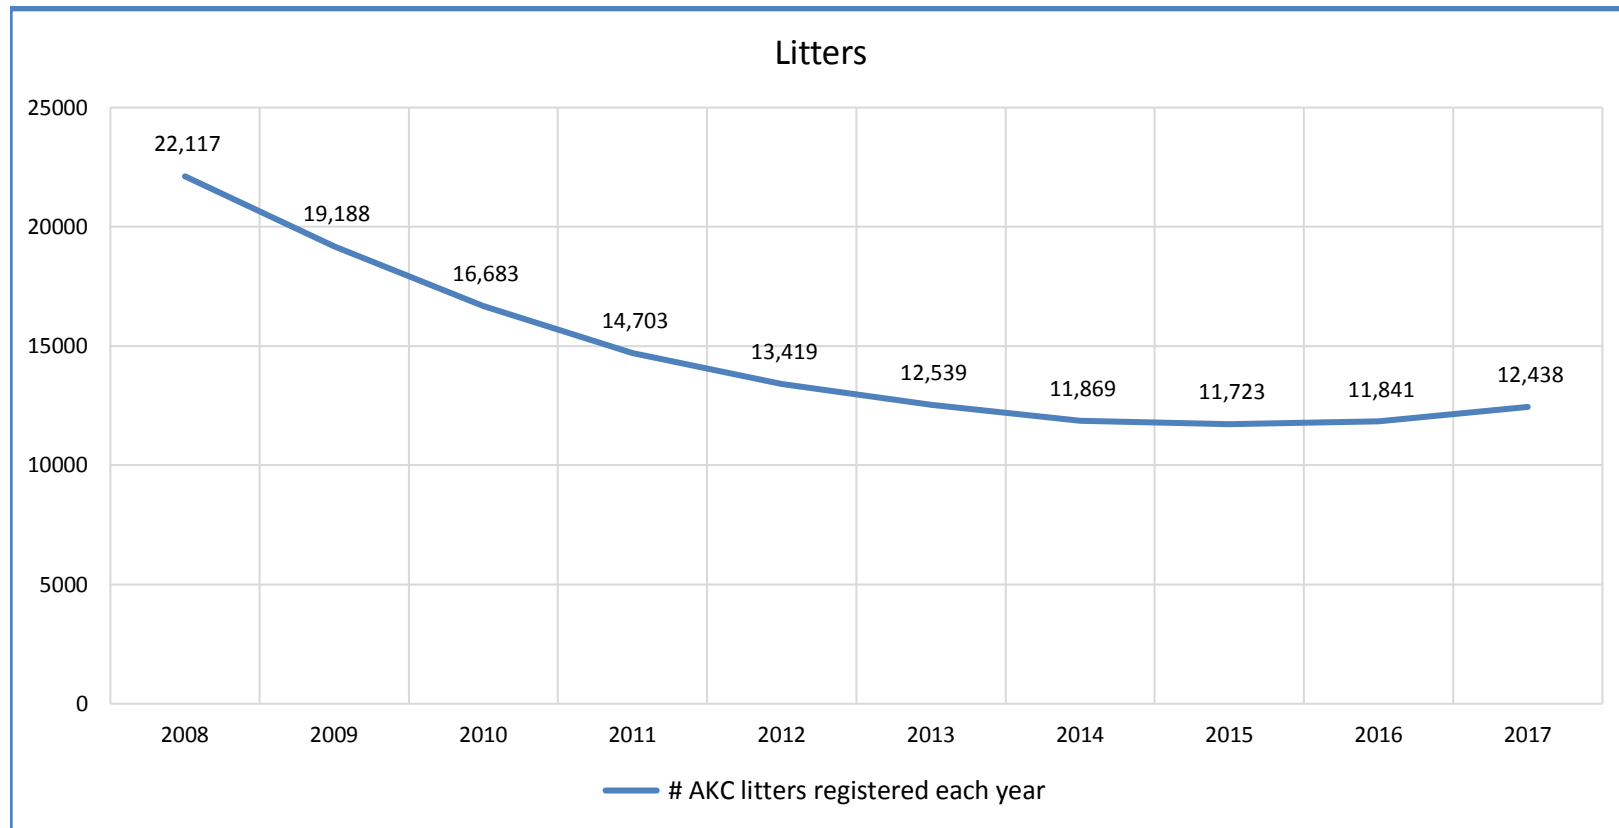

Terrier Group