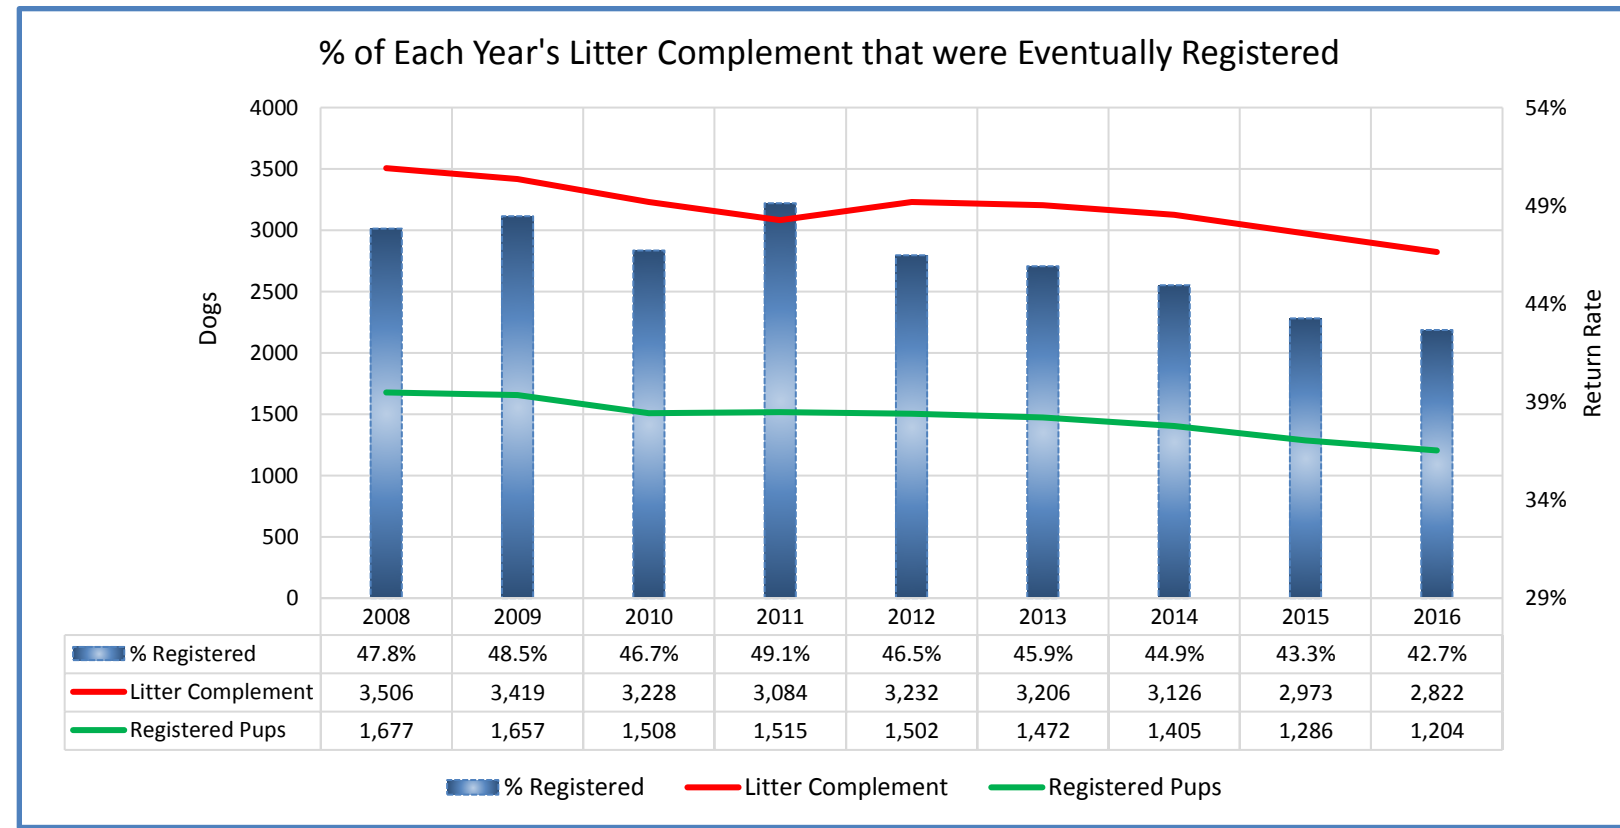

Dog #'s & Dog Related Stats	AKC Dog Registrations	1,774	1,716	1,556	1,564	1,574	1,481	1,452	1,365	1,362	1,314	# Registered from AKC Litters during each year
	FSS Registrations	-	-	-	-	-	-	-	-	-	-	# of FSS Dog Registrations each year
	Conditional Registrations	11	4	-	2	3	-	-	-	-	-	# of Conditional Registrations each year
	Open Registrations	2	-	-	-	-	-	-	-	-	-	# of Open Registrations each year
	Foreign Registrations	111	67	72	68	60	62	63	77	83	73	# of Foreign-born Registrations each year
	Total Dogs Registered	1,898	1,787	1,628	1,634	1,637	1,543	1,515	1,442	1,445	1,387	Total Dog Registrations each year
	Unique Bitches in Conformation (each year)	362	354	351	292	313	295	274	247	244	212	Unique # of bitches in Conformation each year
	Unique Dogs in Conformation (each year)	280	259	245	226	251	224	209	205	200	186	Unique # of males in Conformation each year
	Total Unique in Conformation (each year)	642	613	596	518	564	519	483	452	444	398	Unique # in Conformation each year
	Unique Bitches Bred (each year)	665	636	618	592	576	582	577	534	505	506	Unique # bitches bred each year
	Unique Dogs Bred (each year)	453	451	431	414	399	404	411	409	368	363	Unique # males bred each year
	Total Bred (each year)	1,118	1,087	1,049	1,006	975	986	988	943	873	869	Unique # bred each year

% Change YOY	2008	2009	2010	2011	2012	2013	2014	2015	2016	2017	
Litters	N/A	-4.1%	-5.3%	-2.4%	-2.3%	-0.2%	0.0%	-5.7%	-4.3%	-0.2%	These %'s are calculated to show the change each year from the previous year.
Litter Complement	N/A	-2.5%	-5.6%	-4.5%	4.8%	-0.8%	-2.5%	-4.9%	-5.1%	0.5%	
Registered Pups	N/A	-1.2%	-9.0%	0.5%	-0.9%	-2.0%	-4.6%	-8.5%	-6.4%	-16.8%	

% Change Relative 2008	2008	2009	2010	2011	2012	2013	2014	2015	2016	2017	
Litters	0.0%	-4.1%	-9.1%	-11.3%	-13.4%	-13.5%	-13.5%	-18.4%	-21.9%	-22.1%	These %'s are calculated to show the change each year compared to 2008.
Litter Complement	0.0%	-2.5%	-7.9%	-12.0%	-7.8%	-8.6%	-10.8%	-15.2%	-19.5%	-19.1%	
Registered Pups	0.0%	-1.2%	-10.1%	-9.7%	-10.4%	-12.2%	-16.2%	-23.3%	-28.2%	-40.3%	

Bull Terriers