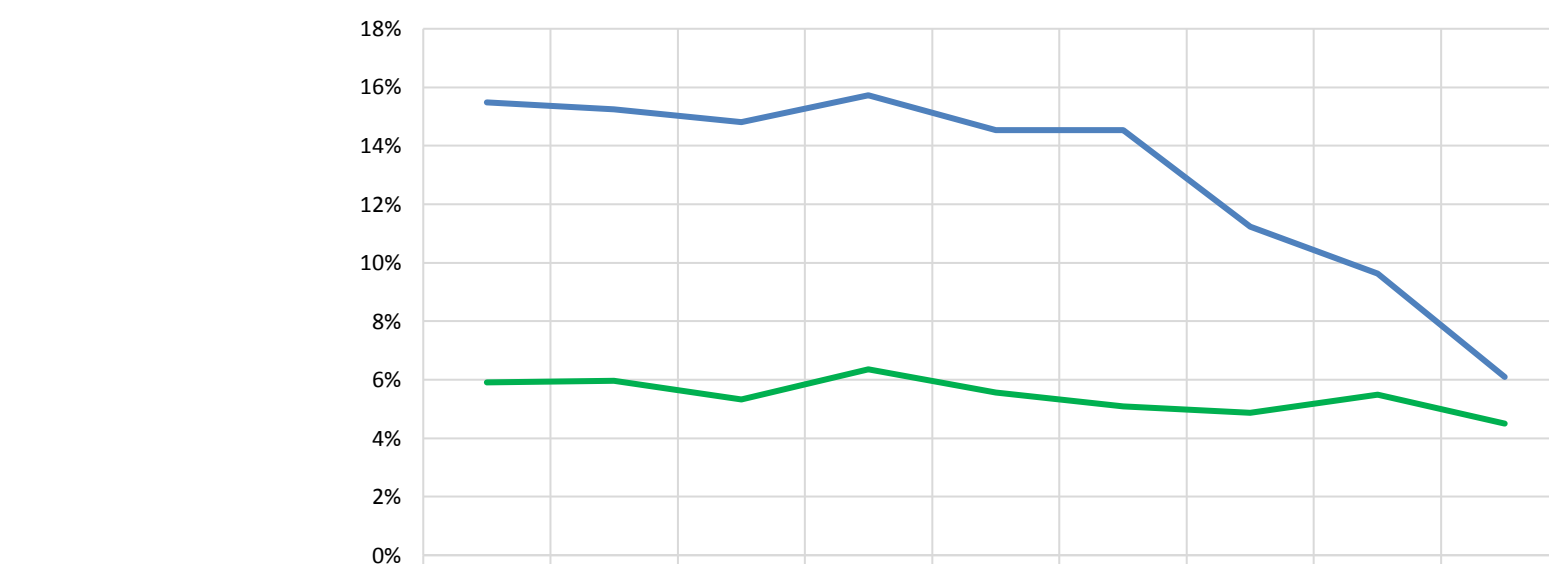

% of Each Year's Litter Complement that have been Shown or Bred (to date)

	2008	2009	2010	2011	2012	2013	2014	2015	2016
% Complement in Conformation (to date)	5.9%	6.0%	5.3%	6.4%	5.6%	5.1%	4.9%	5.5%	4.5%
% Complement Bred (to date)	15.5%	15.2%	14.8%	15.7%	14.5%	14.5%	11.2%	9.6%	6.1%

— % Complement in Conformation (to date) — % Complement Bred (to date)