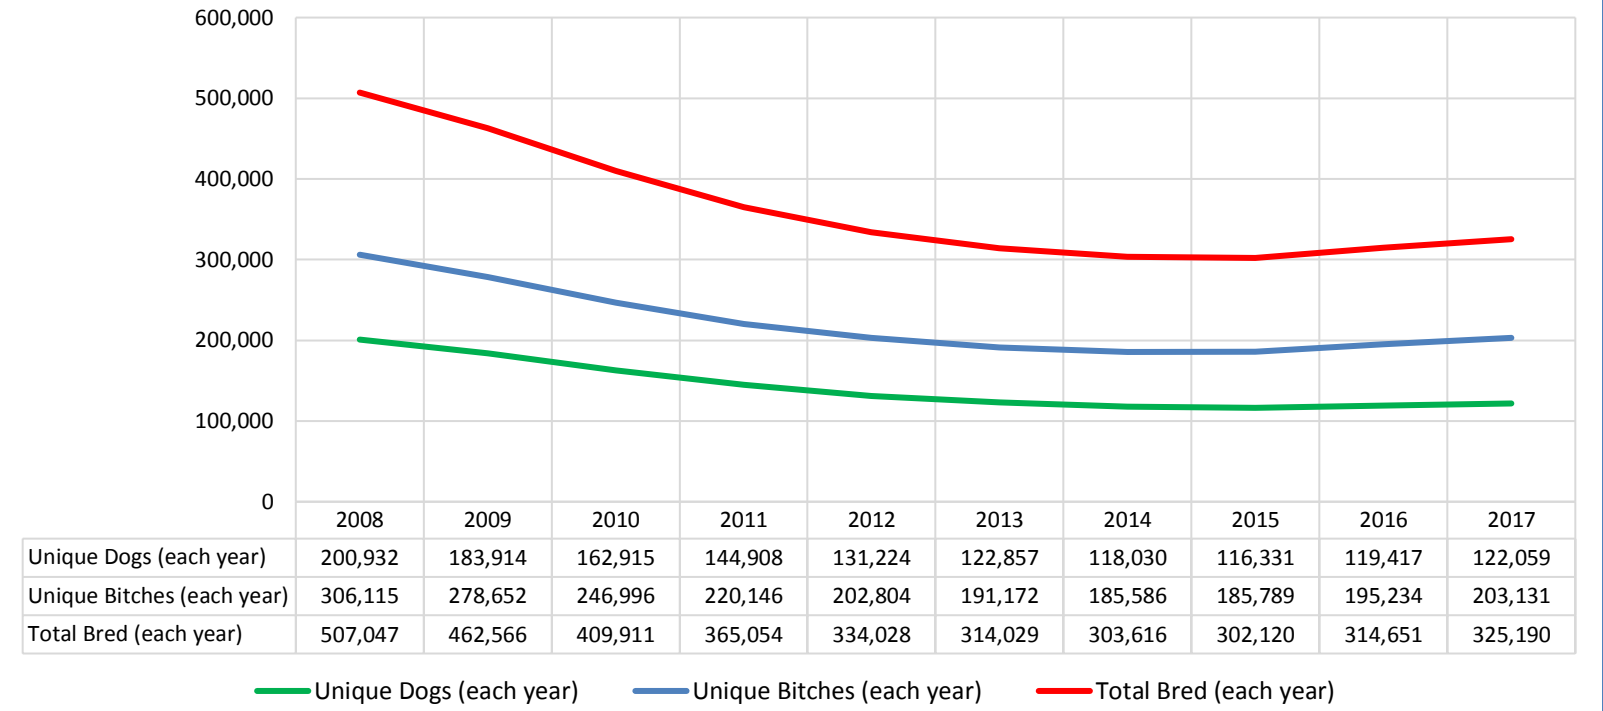

% Change Relative 2008	2008	2009	2010	2011	2012	2013	2014	2015	2016	2017	
Litters	0.0%	-12.1%	-22.4%	-30.6%	-35.5%	-38.9%	-40.3%	-40.1%	-36.4%	-32.1%	These %'s are calculated to show the change each year compared to 2008.
Litter Complement	0.0%	-11.6%	-21.1%	-28.5%	-32.6%	-35.4%	-36.1%	-34.9%	-29.4%	-23.3%	
Registered Pups	0.0%	-13.5%	-22.5%	-26.2%	-30.6%	-31.4%	-30.8%	-29.5%	-25.1%	-34.0%	

All Breeds

All Breeds

Competing: Unique Individual Dogs & Bitches in Conformation Each Year

Breeding: Unique Individual Dogs & Bitches Bred Each Year

Dogs Registered (including FSS, Open, Conditional & Foreign)

% of Each Year's Litter Complement that have been Shown or Bred (to date)

Terrier Group

Competing: Unique Individual Dogs & Bitches in Conformation Each Year

Breeding: Unique Individual Dogs & Bitches Bred Each Year