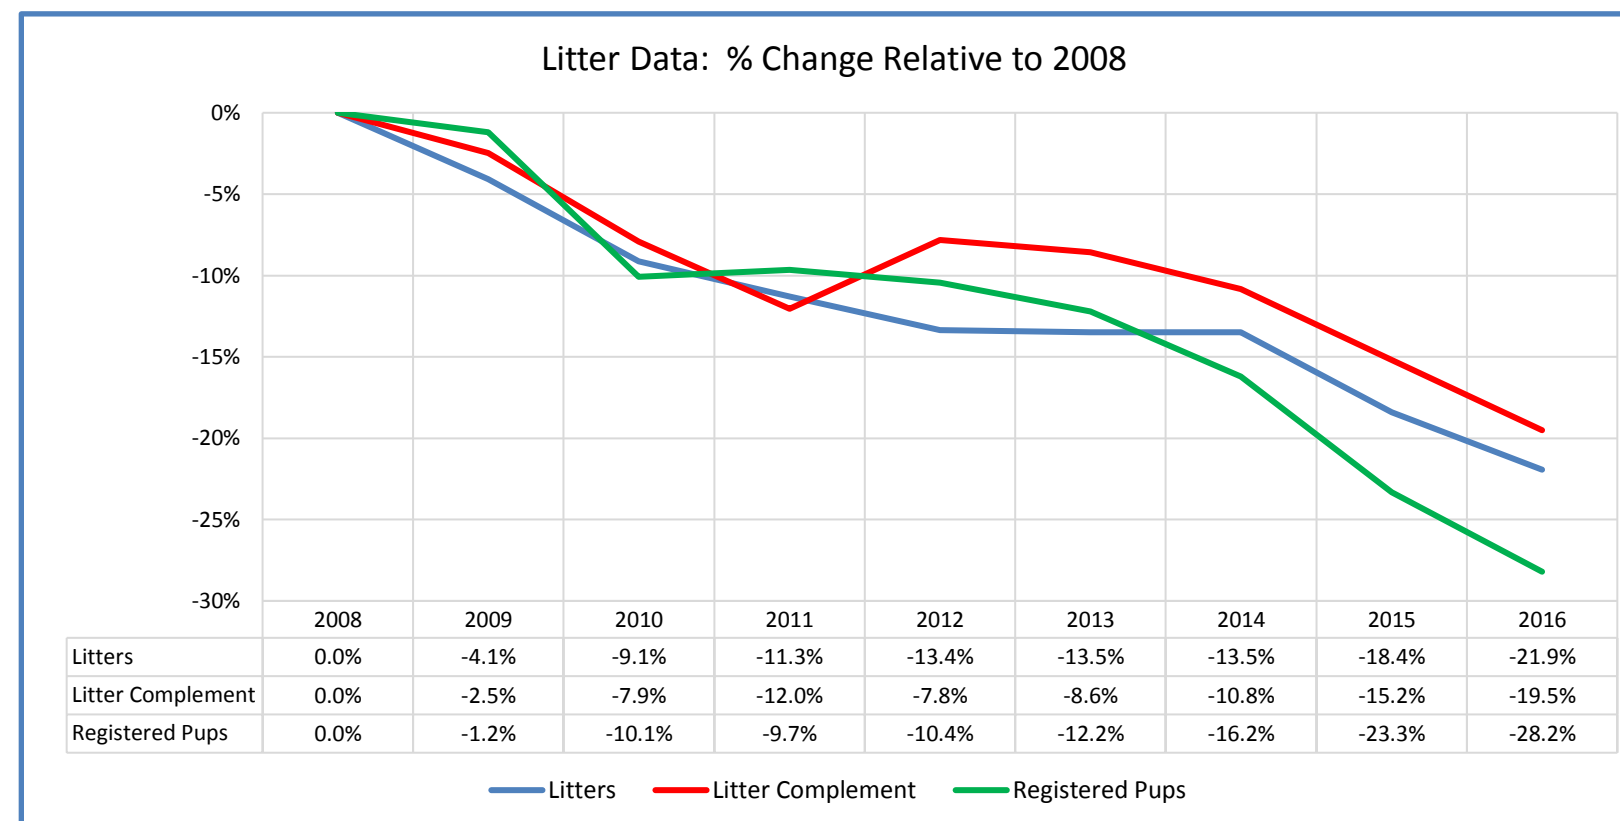

Dog #'s & Dog Related Stats	AKC Dog Registrations	1,774	1,716	1,556	1,564	1,574	1,481	1,452	1,365	1,362	1,314	# Registered from AKC Litters during each year
	FSS Registrations	-	-	-	-	-	-	-	-	-	-	# of FSS Dog Registrations each year
	Conditional Registrations	11	4	-	2	3	-	-	-	-	-	# of Conditional Registrations each year
	Open Registrations	2	-	-	-	-	-	-	-	-	-	# of Open Registrations each year
	Foreign Registrations	111	67	72	68	60	62	63	77	83	73	# of Foreign-born Registrations each year
	Total Dogs Registered	1,898	1,787	1,628	1,634	1,637	1,543	1,515	1,442	1,445	1,387	Total Dog Registrations each year
	Unique Bitches in Conformation (each year)	362	354	351	292	313	295	274	247	244	212	Unique # of bitches in Conformation each year
	Unique Dogs in Conformation (each year)	280	259	245	226	251	224	209	205	200	186	Unique # of males in Conformation each year
	Total Unique in Conformation (each year)	642	613	596	518	564	519	483	452	444	398	Unique # in Conformation each year
	Unique Bitches Bred (each year)	665	636	618	592	576	582	577	534	505	506	Unique # bitches bred each year
	Unique Dogs Bred (each year)	453	451	431	414	399	404	411	409	368	363	Unique # males bred each year
	Total Bred (each year)	1,118	1,087	1,049	1,006	975	986	988	943	873	869	Unique # bred each year

% Change YOY	2008	2009	2010	2011	2012	2013	2014	2015	2016	2017	
Litters	N/A	-4.1%	-5.3%	-2.4%	-2.3%	-0.2%	0.0%	-5.7%	-4.3%	-0.2%	These %'s are calculated to show the change each year from the previous year.
Litter Complement	N/A	-2.5%	-5.6%	-4.5%	4.8%	-0.8%	-2.5%	-4.9%	-5.1%	0.5%	
Registered Pups	N/A	-1.2%	-9.0%	0.5%	-0.9%	-2.0%	-4.6%	-8.5%	-6.4%	-16.8%	

% Change Relative 2008	2008	2009	2010	2011	2012	2013	2014	2015	2016	2017	
Litters	0.0%	-4.1%	-9.1%	-11.3%	-13.4%	-13.5%	-13.5%	-18.4%	-21.9%	-22.1%	These %'s are calculated to show the change each year compared to 2008.
Litter Complement	0.0%	-2.5%	-7.9%	-12.0%	-7.8%	-8.6%	-10.8%	-15.2%	-19.5%	-19.1%	
Registered Pups	0.0%	-1.2%	-10.1%	-9.7%	-10.4%	-12.2%	-16.2%	-23.3%	-28.2%	-40.3%	

Bull Terriers