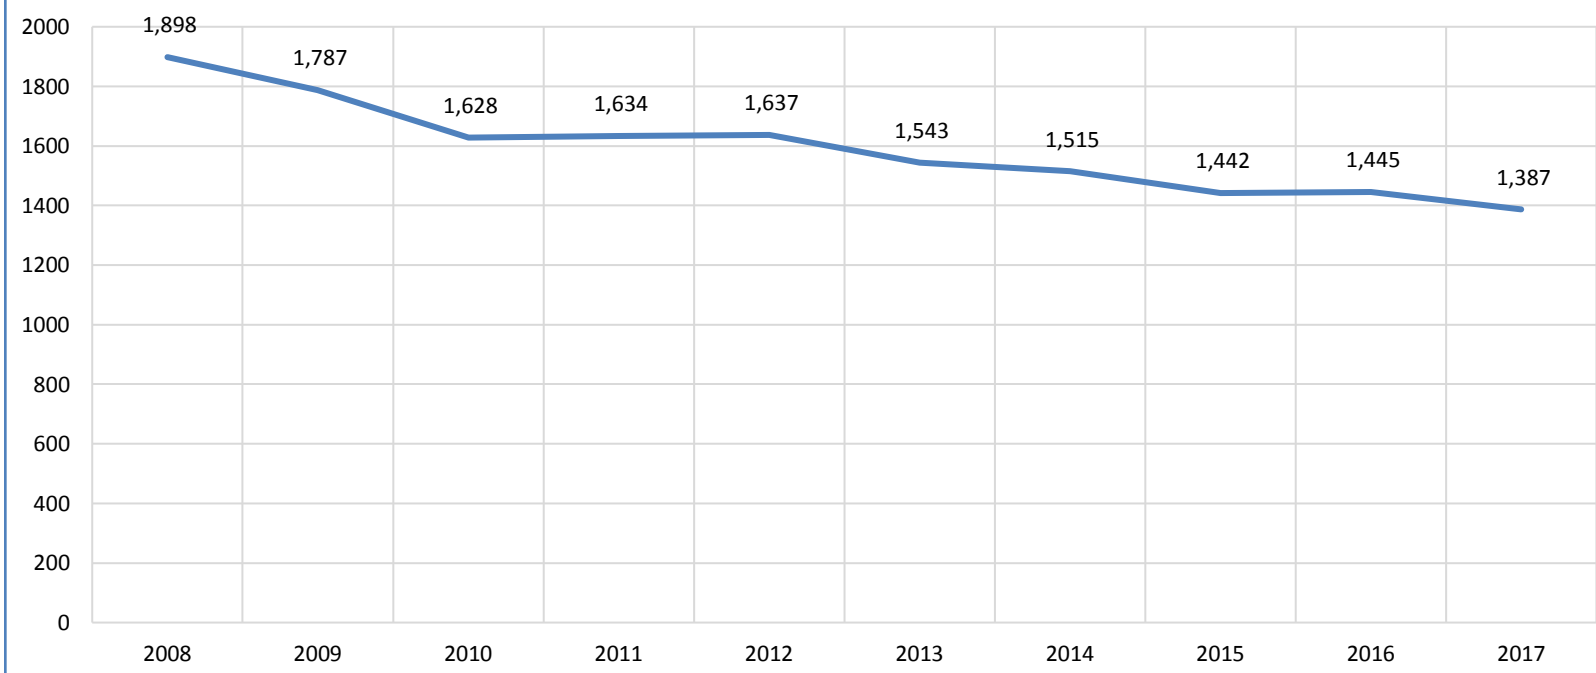

Dogs Registered (including FSS, Open, Conditional & Foreign)

— Total Dogs Registered Each Year