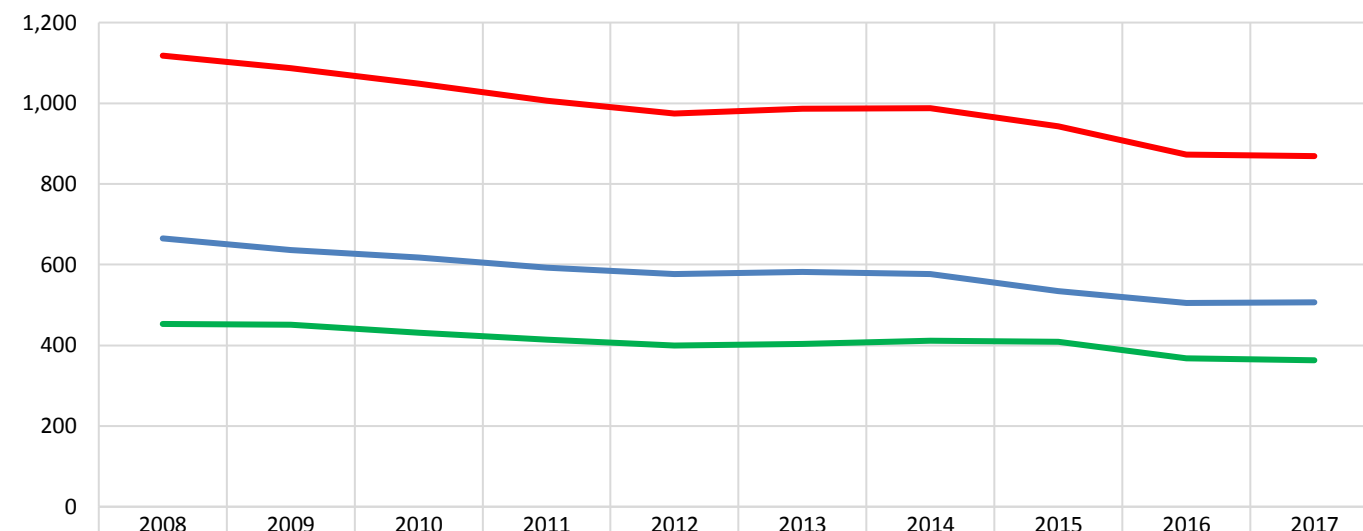

% Change Relative 2008	2008	2009	2010	2011	2012	2013	2014	2015	2016	2017	
Litters	0.0%	-4.1%	-9.1%	-11.3%	-13.4%	-13.5%	-13.5%	-18.4%	-21.9%	-22.1%	These %'s are calculated to show the change each year compared to 2008.
Litter Complement	0.0%	-2.5%	-7.9%	-12.0%	-7.8%	-8.6%	-10.8%	-15.2%	-19.5%	-19.1%	
Registered Pups	0.0%	-1.2%	-10.1%	-9.7%	-10.4%	-12.2%	-16.2%	-23.3%	-28.2%	-40.3%	

Bull Terriers

Bull Terriers

Competing: Unique Individual Dogs & Bitches in Conformation Each Year

	2008	2009	2010	2011	2012	2013	2014	2015	2016	2017
Unique Dogs (each year)	280	259	245	226	251	224	209	205	200	186
Unique Bitches (each year)	362	354	351	292	313	295	274	247	244	212
Total in Conformation (each year)	642	613	596	518	564	519	483	452	444	398

— Unique Dogs (each year) — Unique Bitches (each year) — Total in Conformation (each year)

Breeding: Unique Individual Dogs & Bitches Bred Each Year

	2008	2009	2010	2011	2012	2013	2014	2015	2016	2017
Unique Dogs (each year)	453	451	431	414	399	404	411	409	368	363
Unique Bitches (each year)	665	636	618	592	576	582	577	534	505	506
Total Bred (each year)	1,118	1,087	1,049	1,006	975	986	988	943	873	869