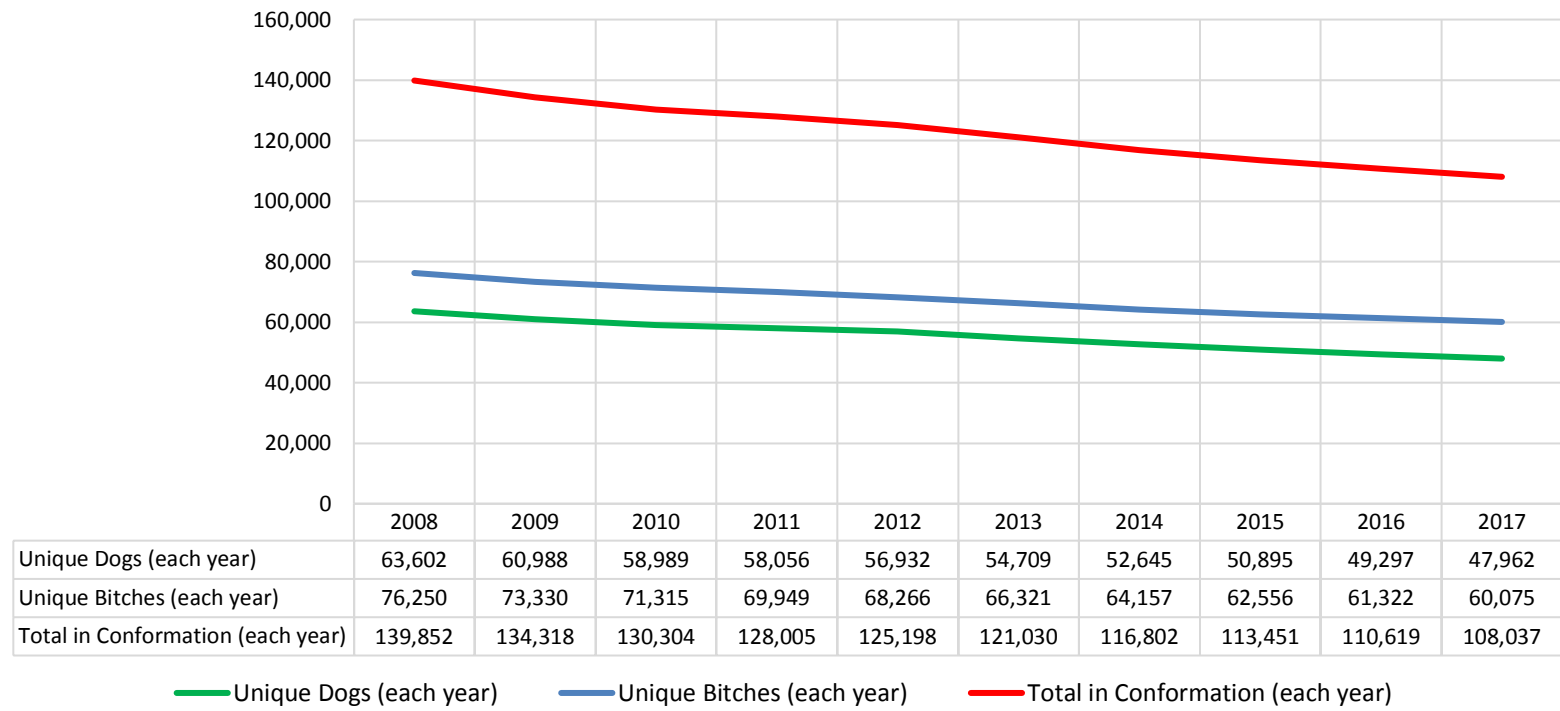

All Breeds

Competing: Unique Individual Dogs & Bitches in Conformation Each Year