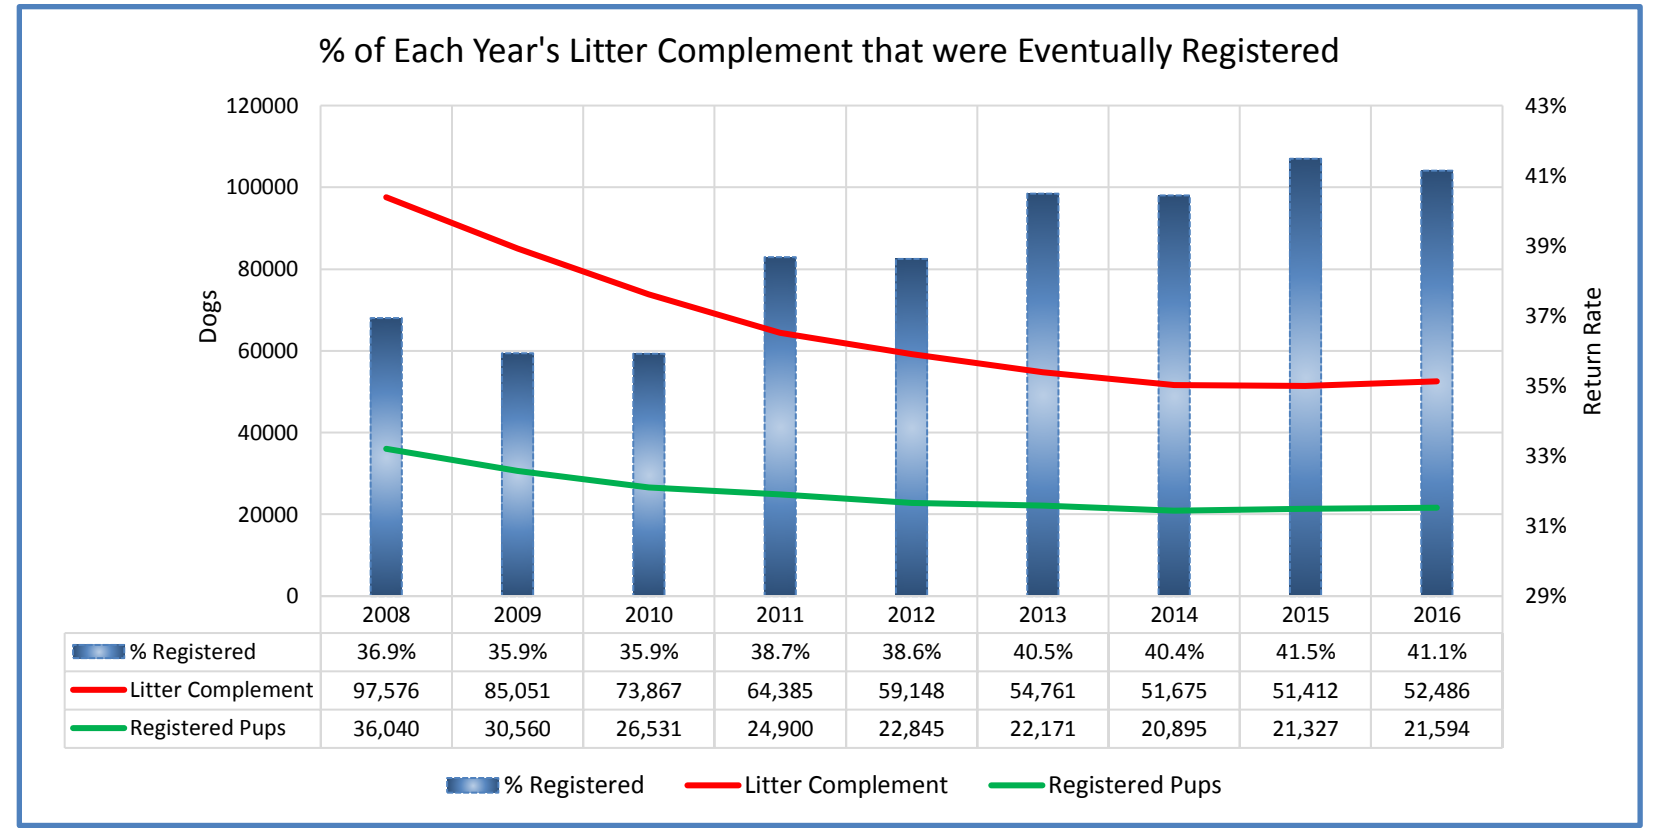

Terrier Group