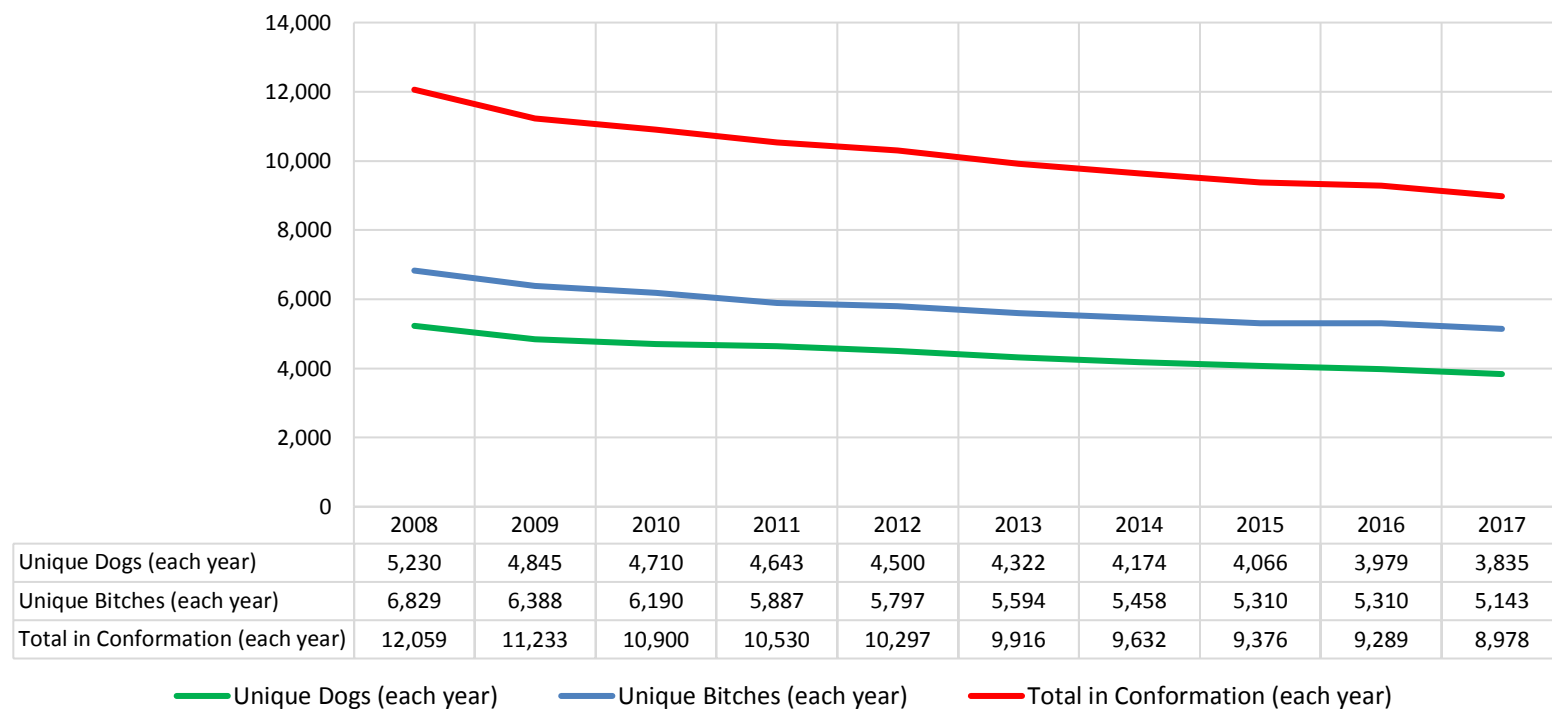

% Change Relative 2008	2008	2009	2010	2011	2012	2013	2014	2015	2016	2017	
Litters	0.0%	-12.1%	-22.4%	-30.6%	-35.5%	-38.9%	-40.3%	-40.1%	-36.4%	-32.1%	These %'s are calculated to show the change each year compared to 2008.
Litter Complement	0.0%	-11.6%	-21.1%	-28.5%	-32.6%	-35.4%	-36.1%	-34.9%	-29.4%	-23.3%	
Registered Pups	0.0%	-13.5%	-22.5%	-26.2%	-30.6%	-31.4%	-30.8%	-29.5%	-25.1%	-34.0%	

All Breeds

All Breeds

Competing: Unique Individual Dogs & Bitches in Conformation Each Year

Breeding: Unique Individual Dogs & Bitches Bred Each Year

Dogs Registered (including FSS, Open, Conditional & Foreign)

% of Each Year's Litter Complement that have been Shown or Bred (to date)

Terrier Group

Competing: Unique Individual Dogs & Bitches in Conformation Each Year

Breeding: Unique Individual Dogs & Bitches Bred Each Year