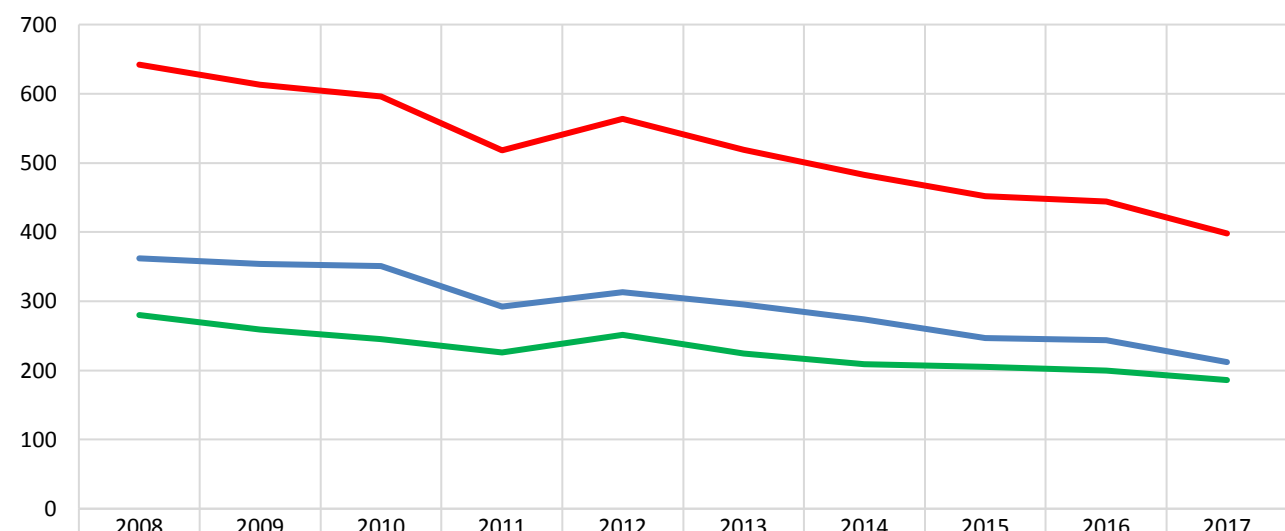

Bull Terriers

Competing: Unique Individual Dogs & Bitches in Conformation Each Year

	2008	2009	2010	2011	2012	2013	2014	2015	2016	2017
Unique Dogs (each year)	280	259	245	226	251	224	209	205	200	186
Unique Bitches (each year)	362	354	351	292	313	295	274	247	244	212
Total in Conformation (each year)	642	613	596	518	564	519	483	452	444	398

— Unique Dogs (each year) — Unique Bitches (each year) — Total in Conformation (each year)