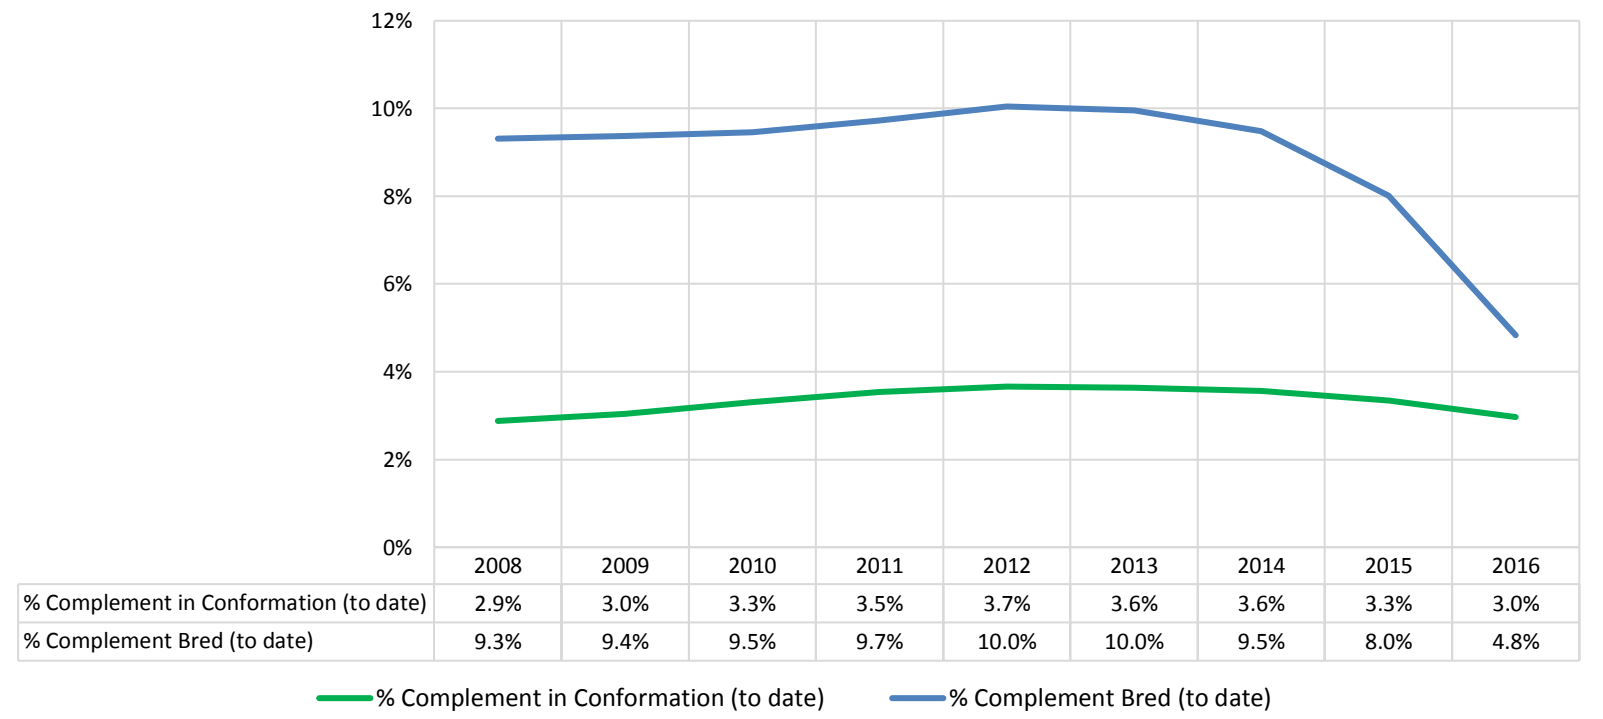

% Change Relative 2008	2008	2009	2010	2011	2012	2013	2014	2015	2016	2017	
Litters	0.0%	-12.1%	-22.4%	-30.6%	-35.5%	-38.9%	-40.3%	-40.1%	-36.4%	-32.1%	These %'s are calculated to show the change each year compared to 2008.
Litter Complement	0.0%	-11.6%	-21.1%	-28.5%	-32.6%	-35.4%	-36.1%	-34.9%	-29.4%	-23.3%	
Registered Pups	0.0%	-13.5%	-22.5%	-26.2%	-30.6%	-31.4%	-30.8%	-29.5%	-25.1%	-34.0%	

All Breeds

All Breeds

Competing: Unique Individual Dogs & Bitches in Conformation Each Year

Breeding: Unique Individual Dogs & Bitches Bred Each Year

Dogs Registered (including FSS, Open, Conditional & Foreign)

% of Each Year's Litter Complement that have been Shown or Bred (to date)

Terrier Group

Competing: Unique Individual Dogs & Bitches in Conformation Each Year

Breeding: Unique Individual Dogs & Bitches Bred Each Year