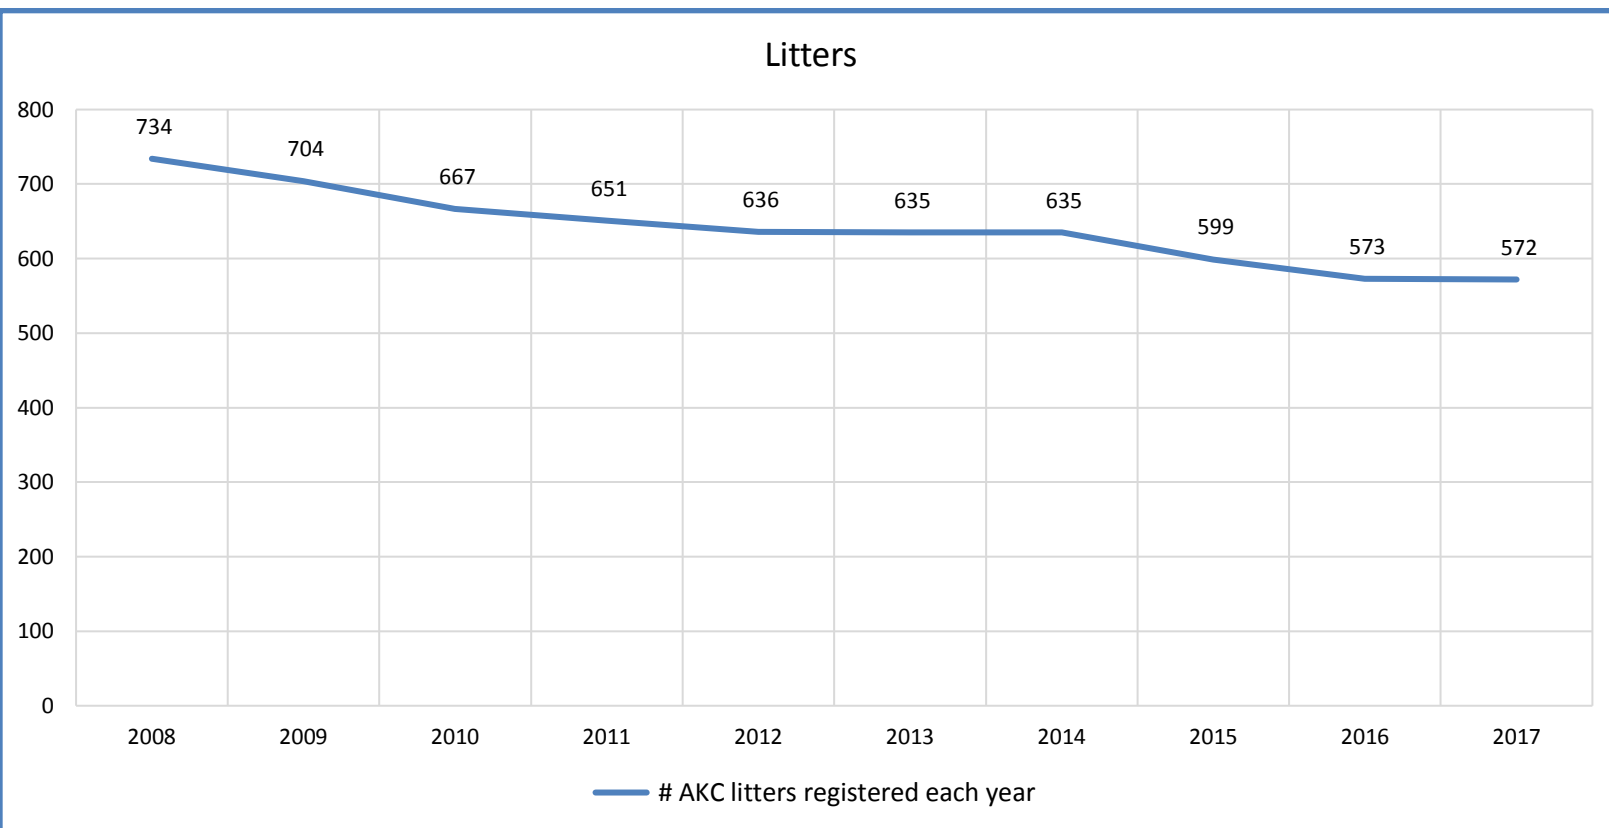

Dog #'s & Dog Related Stats	AKC Dog Registrations	1,774	1,716	1,556	1,564	1,574	1,481	1,452	1,365	1,362	1,314	# Registered from AKC Litters during each year
	FSS Registrations	-	-	-	-	-	-	-	-	-	-	# of FSS Dog Registrations each year
	Conditional Registrations	11	4	-	2	3	-	-	-	-	-	# of Conditional Registrations each year
	Open Registrations	2	-	-	-	-	-	-	-	-	-	# of Open Registrations each year
	Foreign Registrations	111	67	72	68	60	62	63	77	83	73	# of Foreign-born Registrations each year
	Total Dogs Registered	1,898	1,787	1,628	1,634	1,637	1,543	1,515	1,442	1,445	1,387	Total Dog Registrations each year
	Unique Bitches in Conformation (each year)	362	354	351	292	313	295	274	247	244	212	Unique # of bitches in Conformation each year
	Unique Dogs in Conformation (each year)	280	259	245	226	251	224	209	205	200	186	Unique # of males in Conformation each year
	Total Unique in Conformation (each year)	642	613	596	518	564	519	483	452	444	398	Unique # in Conformation each year
	Unique Bitches Bred (each year)	665	636	618	592	576	582	577	534	505	506	Unique # bitches bred each year
	Unique Dogs Bred (each year)	453	451	431	414	399	404	411	409	368	363	Unique # males bred each year
	Total Bred (each year)	1,118	1,087	1,049	1,006	975	986	988	943	873	869	Unique # bred each year

% Change YOY	2008	2009	2010	2011	2012	2013	2014	2015	2016	2017	
Litters	N/A	-4.1%	-5.3%	-2.4%	-2.3%	-0.2%	0.0%	-5.7%	-4.3%	-0.2%	These %'s are calculated to show the change each year from the previous year.
Litter Complement	N/A	-2.5%	-5.6%	-4.5%	4.8%	-0.8%	-2.5%	-4.9%	-5.1%	0.5%	
Registered Pups	N/A	-1.2%	-9.0%	0.5%	-0.9%	-2.0%	-4.6%	-8.5%	-6.4%	-16.8%	

% Change Relative 2008	2008	2009	2010	2011	2012	2013	2014	2015	2016	2017	
Litters	0.0%	-4.1%	-9.1%	-11.3%	-13.4%	-13.5%	-13.5%	-18.4%	-21.9%	-22.1%	These %'s are calculated to show the change each year compared to 2008.
Litter Complement	0.0%	-2.5%	-7.9%	-12.0%	-7.8%	-8.6%	-10.8%	-15.2%	-19.5%	-19.1%	
Registered Pups	0.0%	-1.2%	-10.1%	-9.7%	-10.4%	-12.2%	-16.2%	-23.3%	-28.2%	-40.3%	

Bull Terriers