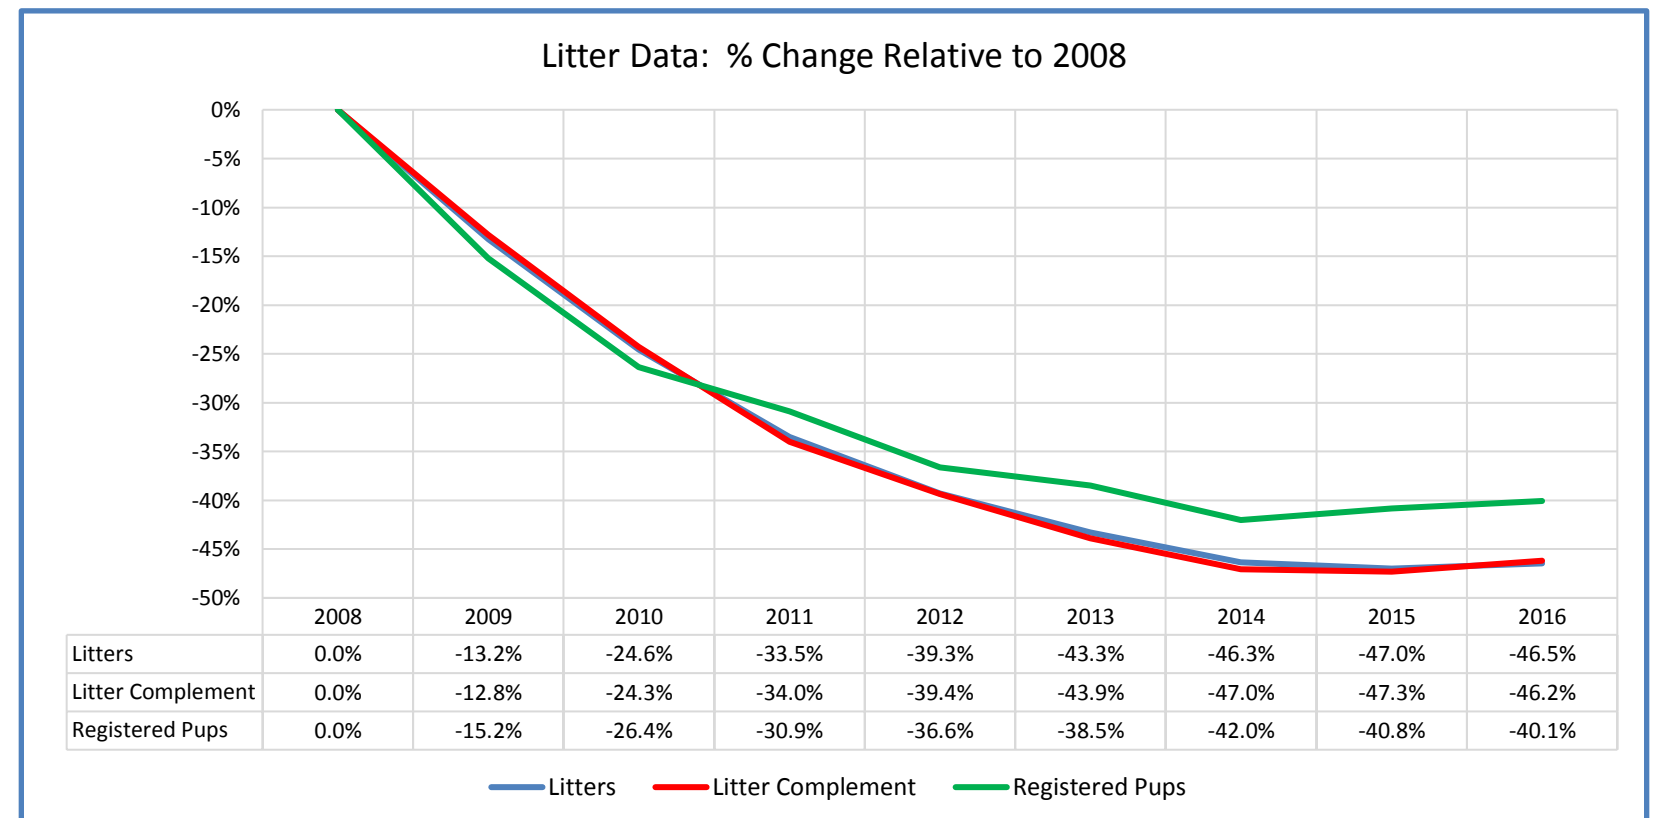

Terrier Group